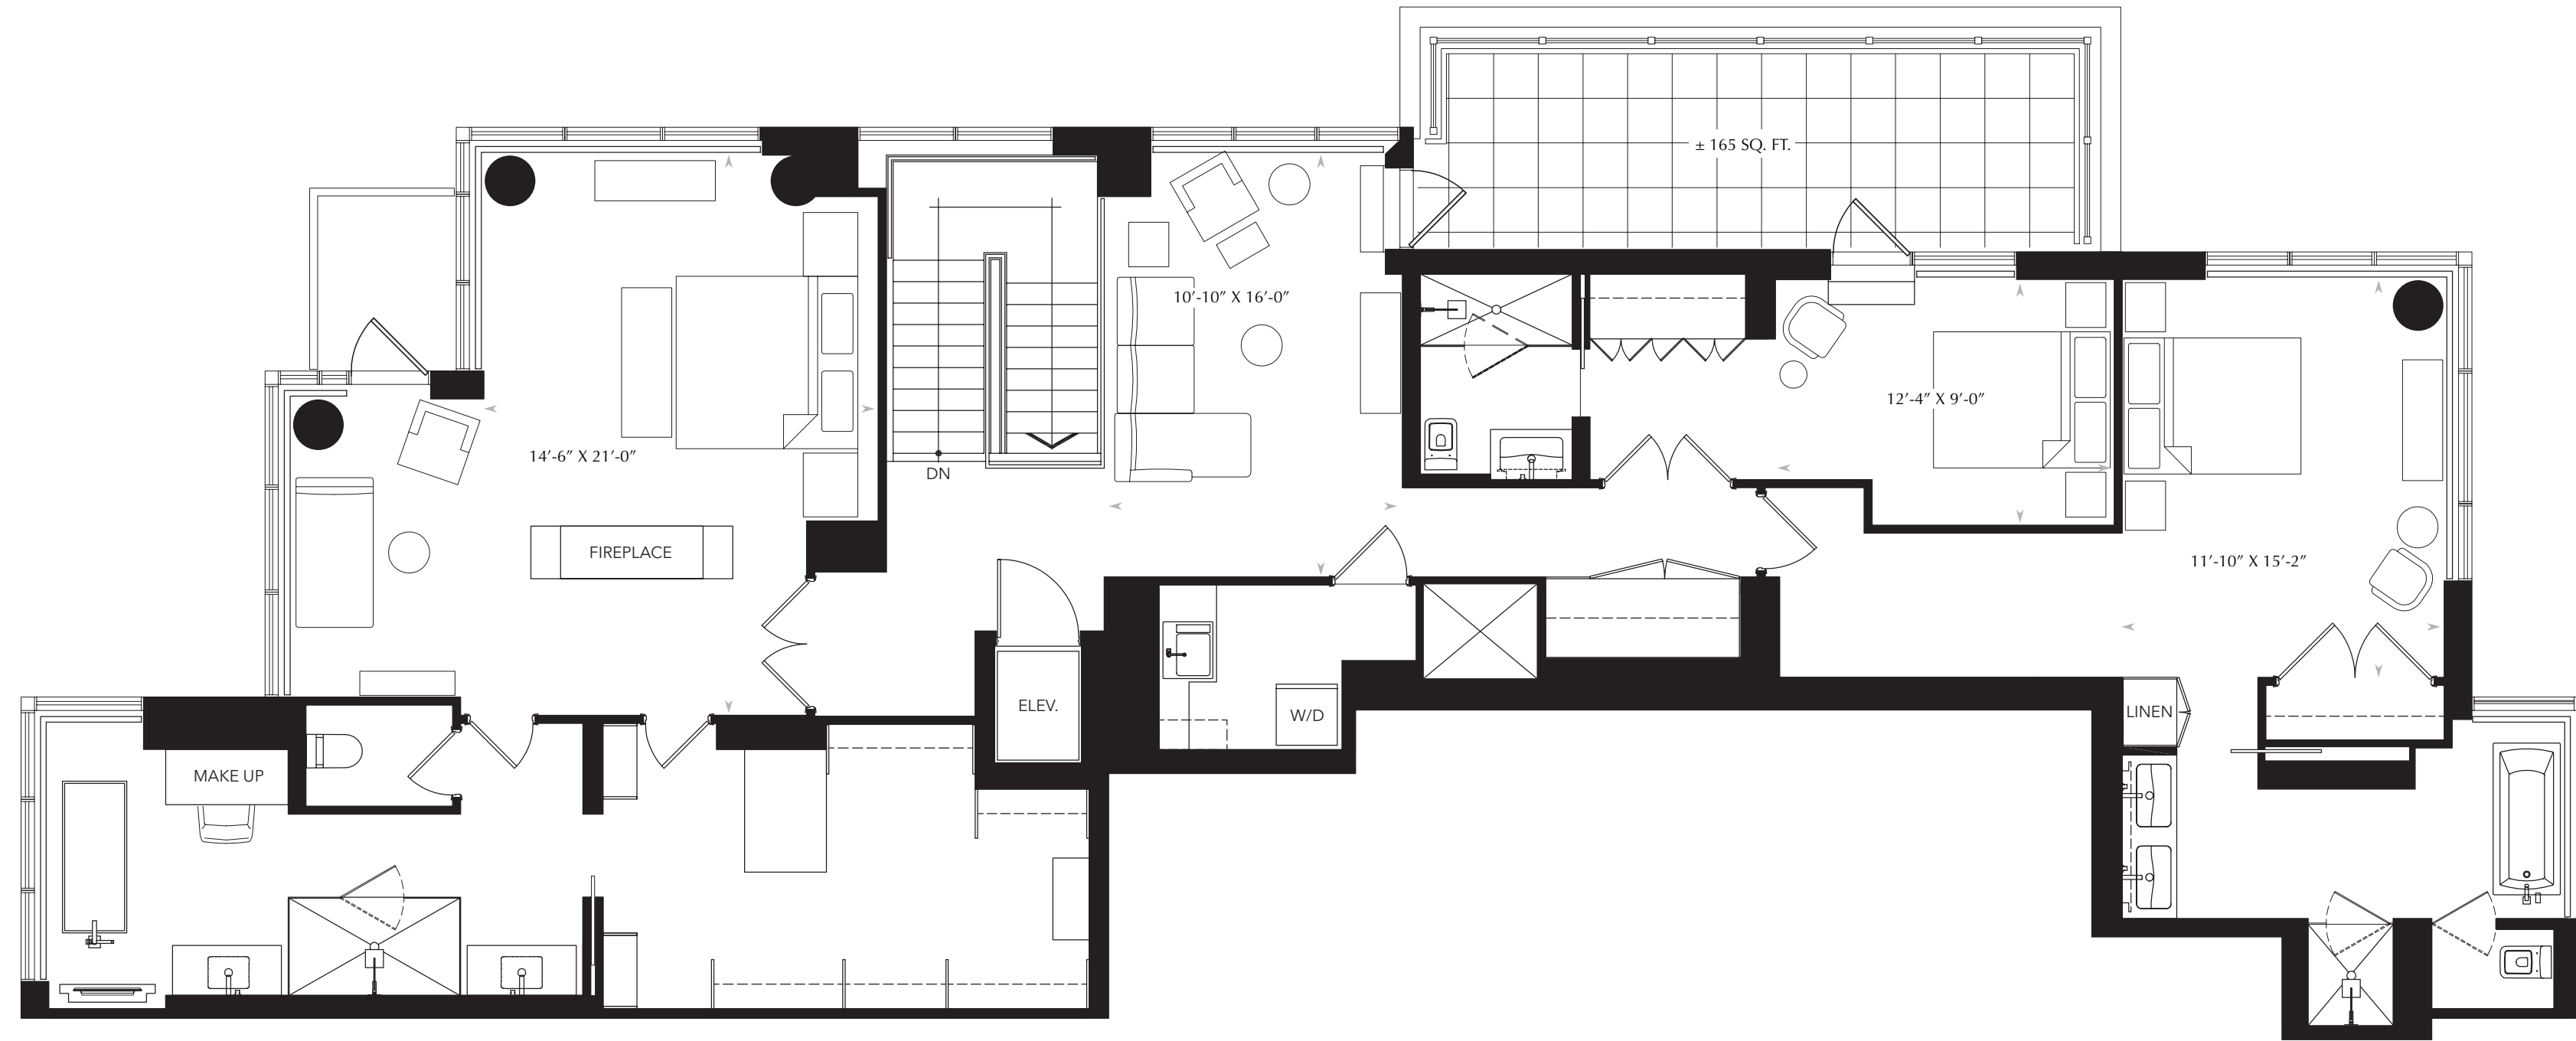

# PENTHOUSE TWO

FLOOR 57-58

3 BEDROOM + DEN +  
FAMILY ROOM + LOUNGE  
4,639 sq.ft.

Lower Level 2,225 sq.ft.  
Upper Level 2,172 sq.ft.  
Mech Room 242 sq.ft.

LOWER LEVEL

FLOOR 57

# PENTHOUSE TWO

FLOOR 57-58

3 BEDROOM + DEN +  
FAMILY ROOM + LOUNGE  
4,639 sq.ft.

Lower Level 2,225 sq.ft.  
Upper Level 2,172 sq.ft.  
Mech Room 242 sq.ft.

UPPER LEVEL